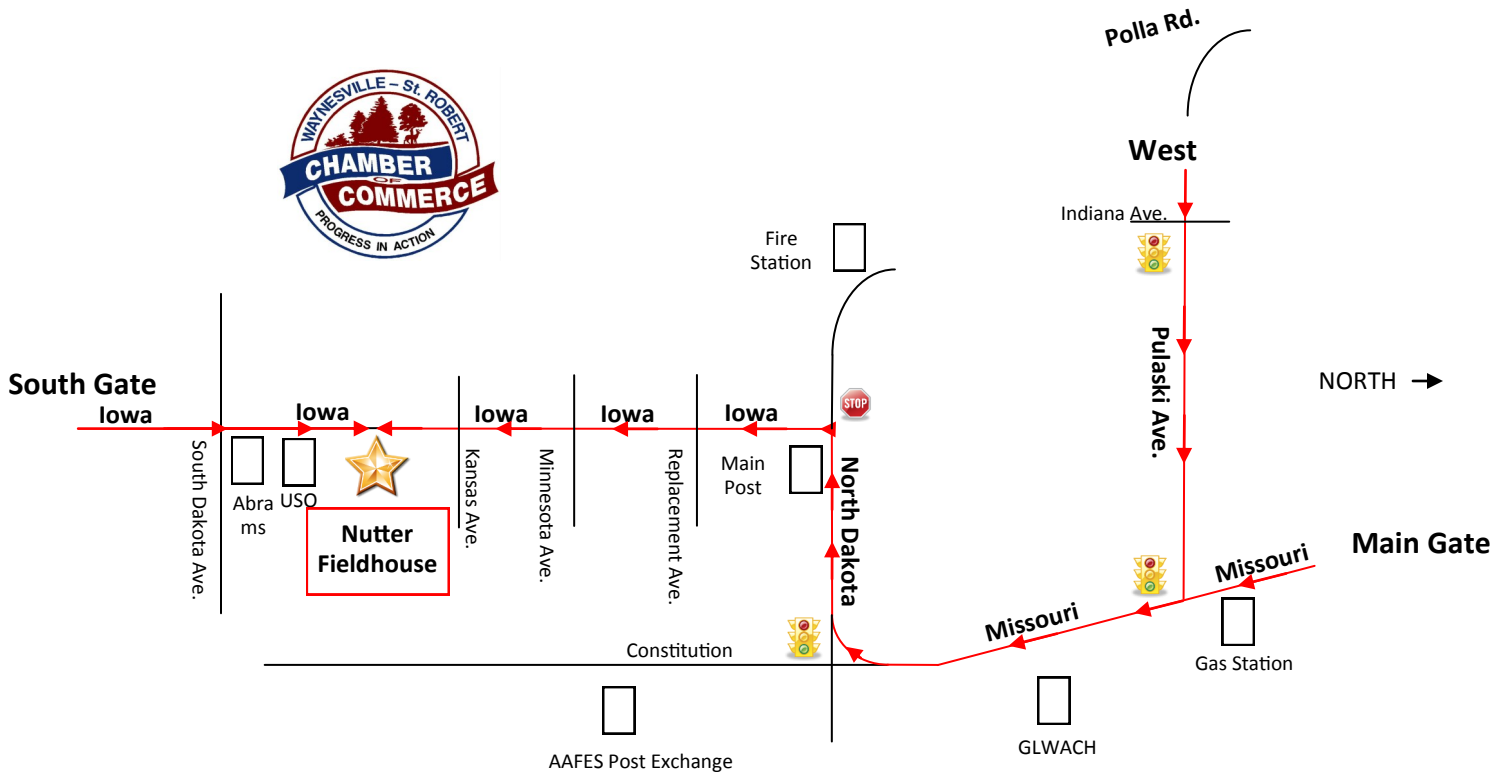

# Directions to Nutter Fieldhouse on Fort Leonard Wood

## From Polla Road in Waynesville off of Interstate 44 Exit 156 using Fort Leonard Wood's West Gate

- Go through the Fort Leonard Wood West Gate on Polla Rd.
- This street turns into Pulaski Ave.
- Continue East on Pulaski Ave. to Missouri Ave.
- Turn Right (South) onto Missouri Ave.
- Follow the directions from the Main Gate below

## From Missouri Ave. in St. Robert off of Interstate 44 Exit 161 using Fort Leonard Wood's Main Gate

- Go through the Fort Leonard Wood Main Gate on Missouri Ave.
- Continue South on Missouri Ave.
- Bear Right onto North Dakota Ave.
- Turn Left (South) onto Iowa Ave.
- Continue South on Iowa Ave. until you reach Nutter Fieldhouse on the left (East) side of the street.

## From Hwy Aw using Fort Leonard Wood's South Gate

- Go through the Fort Leonard Wood South Gate.
- Continue on Iowa Ave. until you reach Nutter Fieldhouse on the right (East) side of the street.